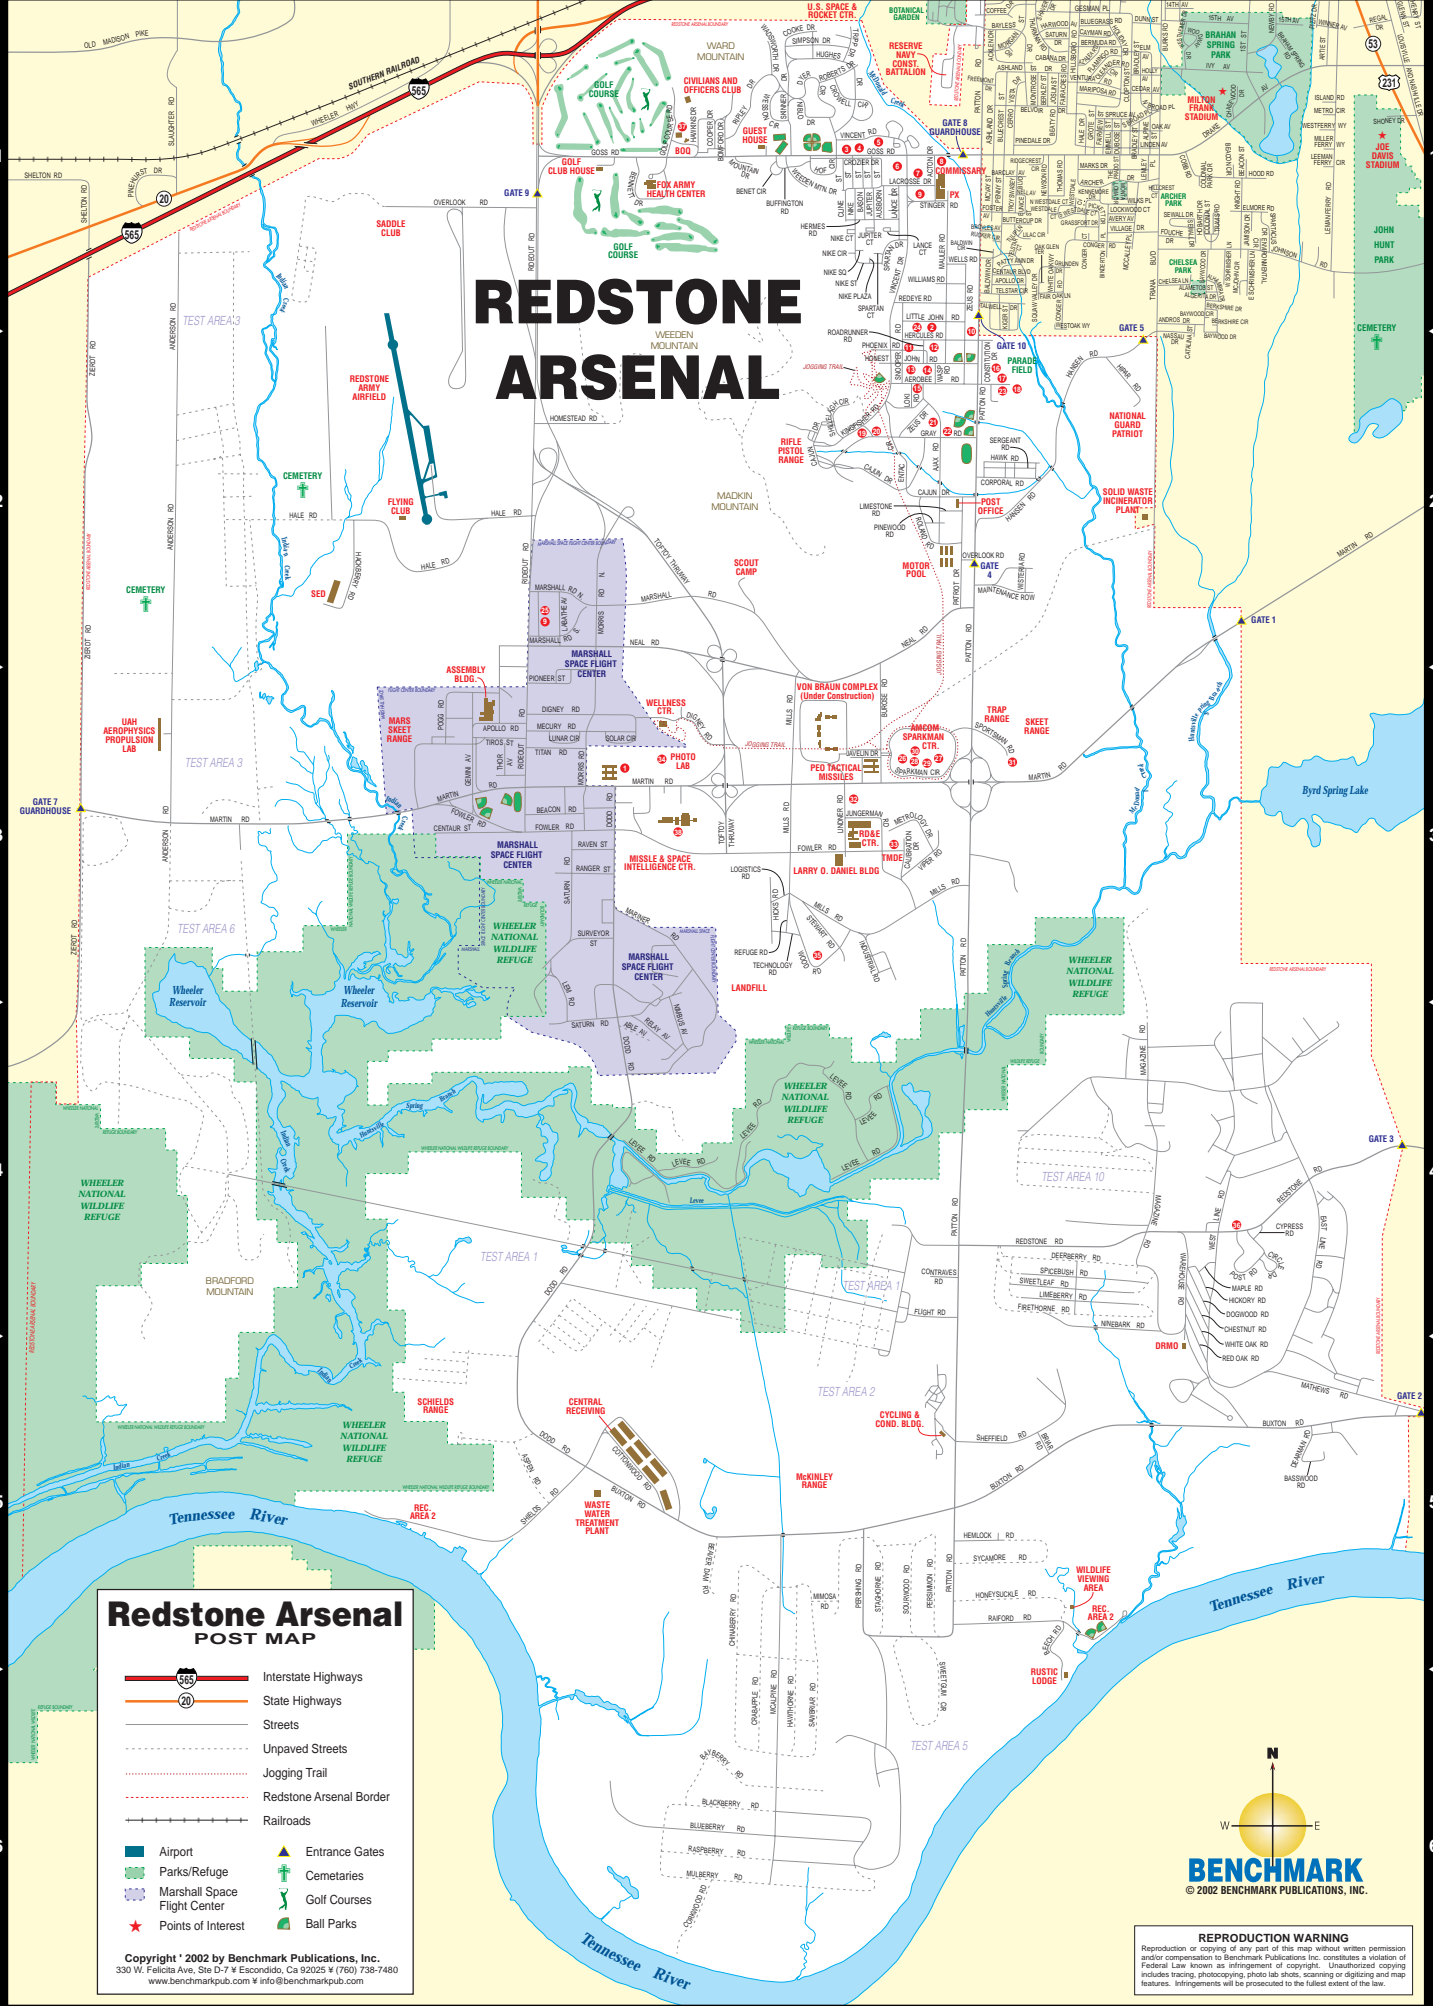

REDSTONE ARSENAL

Redstone Arsenal POST MAP

- Interstate Highways
- State Highways
- Streets
- Unpaved Streets
- Jogging Trail
- Redstone Arsenal Border
- Railroads
- Airport
- Parks/Refuge
- Marshall Space Flight Center
- Points of Interest
- Entrance Gates
- Cemeteries
- Golf Courses
- Ball Parks